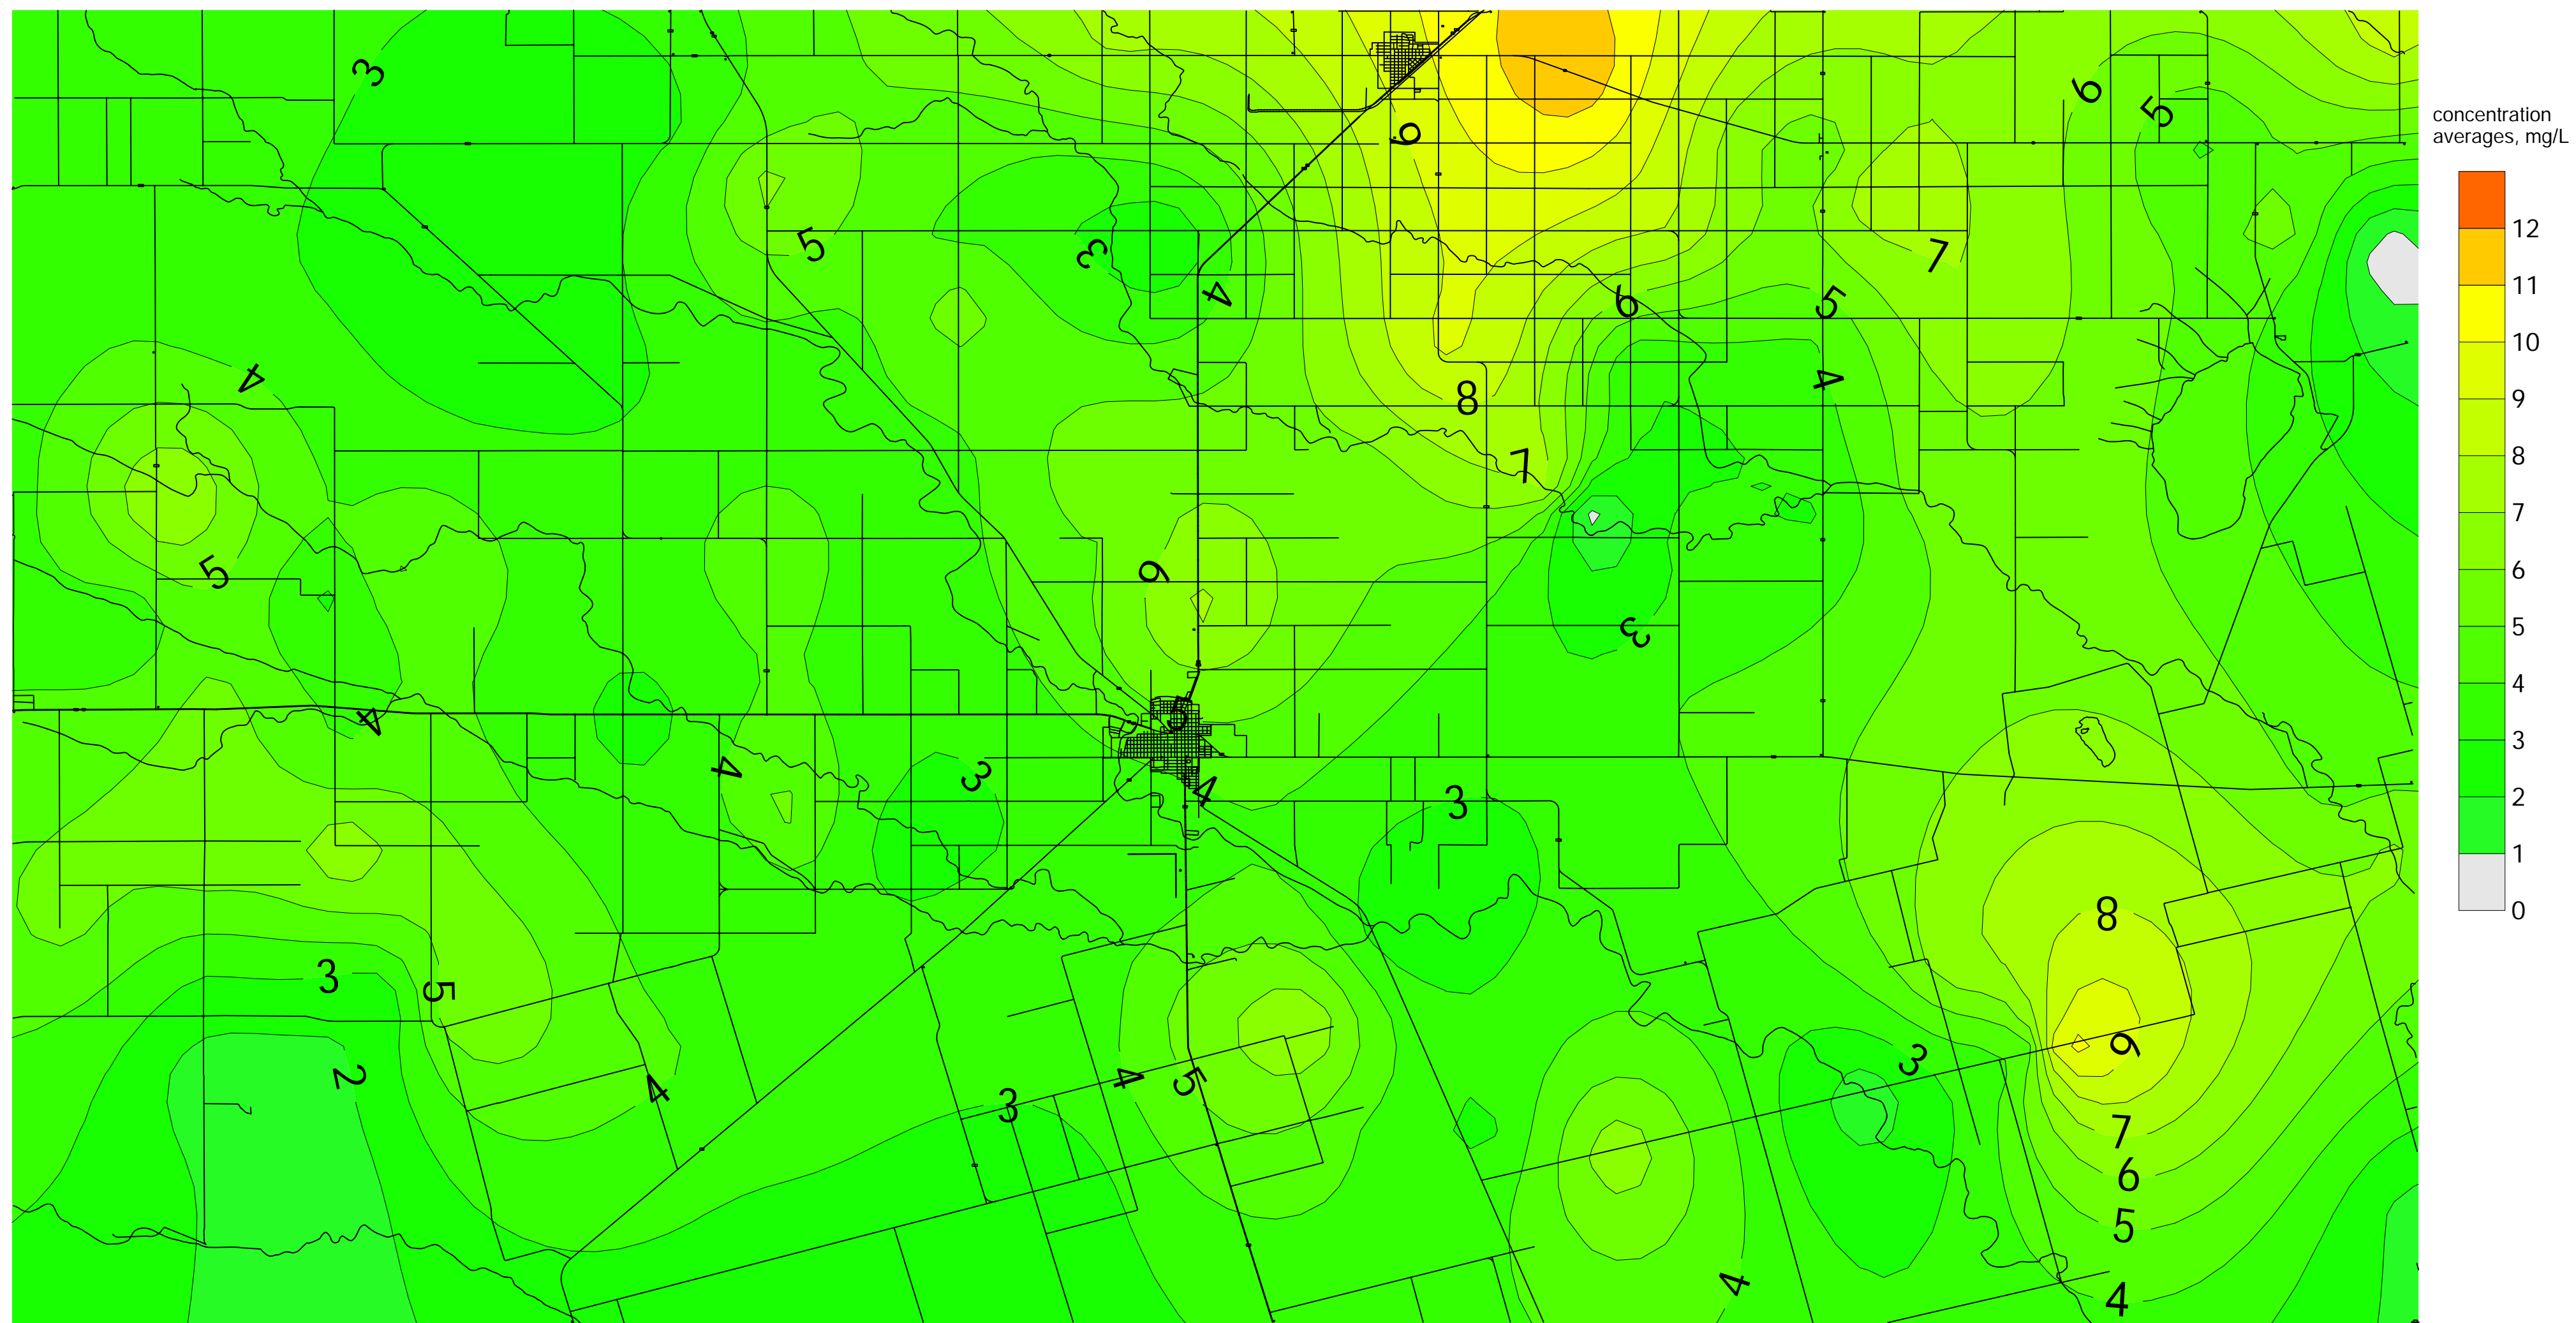

GAINES COUNTY, TEXAS
NITRATES IN GROUNDWATER
concentrations in mg/L
SAMPLES COLLECTED SUMMER 2017

LLANO ESTACADO UNDERGROUND
WATER CONSERVATION DISTRICT
200 SE Avenue C
Seminole, TX 79360