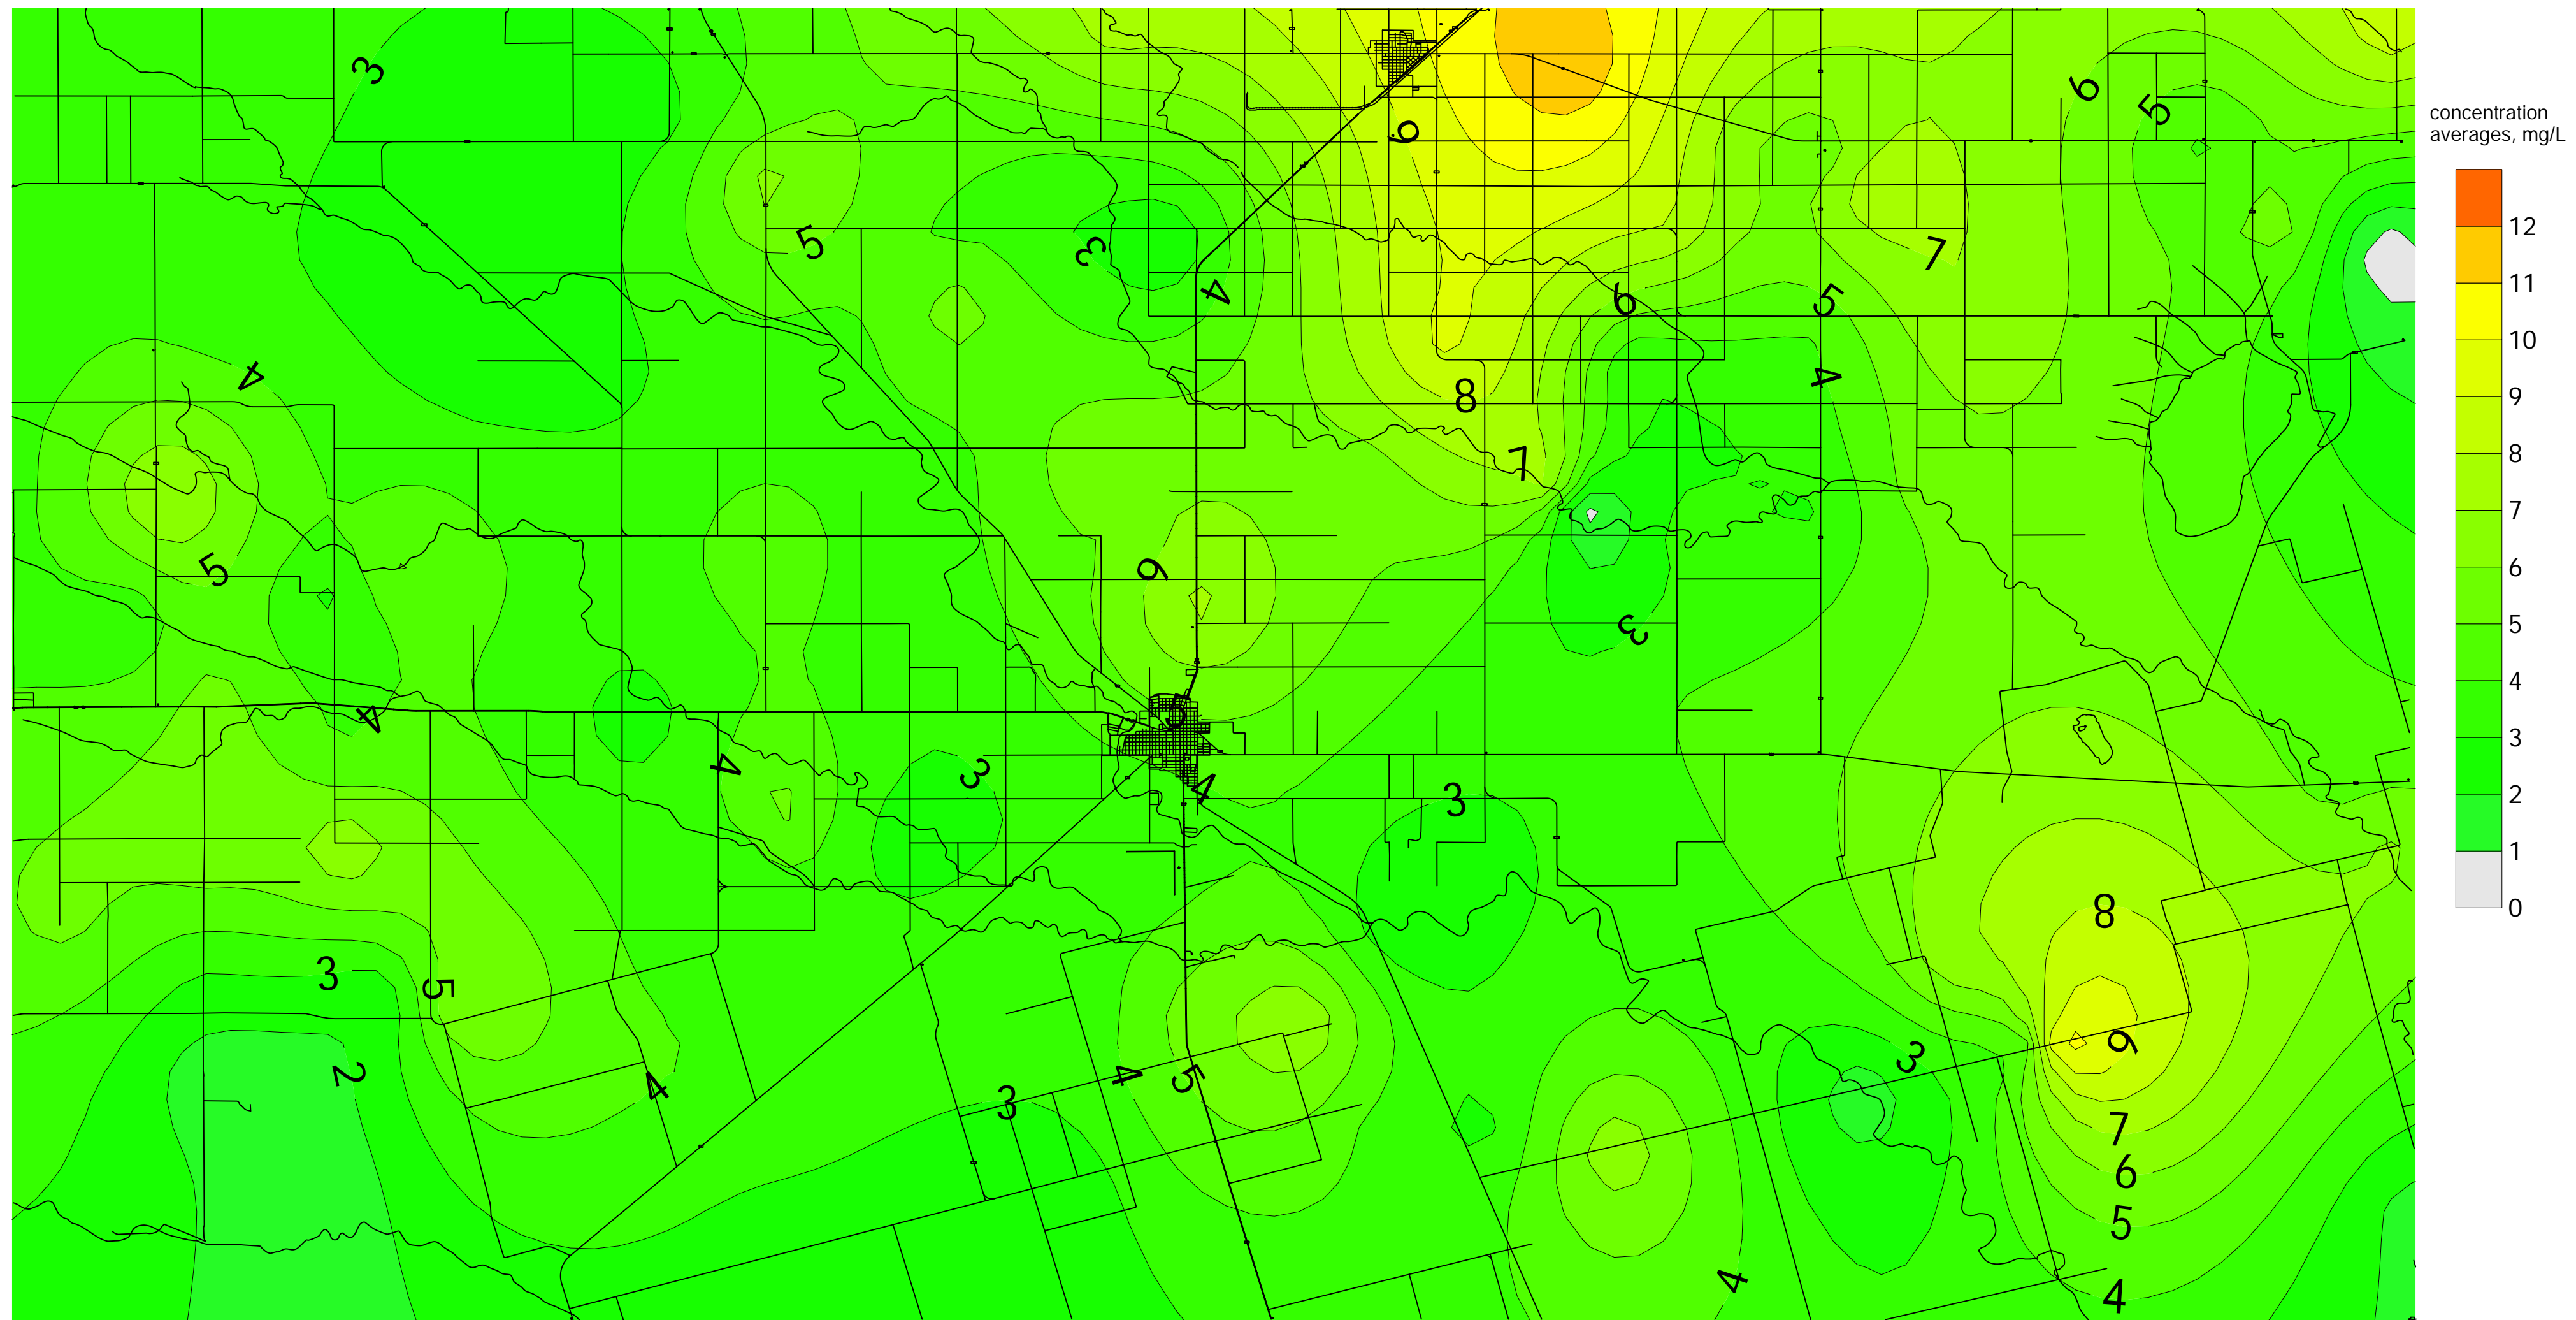

GAINES COUNTY, TEXAS
NITRATES IN GROUNDWATER
concentrations in mg/L
SAMPLES COLLECTED SUMMER 2017

LLANO ESTACADO UNDERGROUND
WATER CONSERVATION DISTRICT
200 SE Avenue C
Seminole, TX 79360