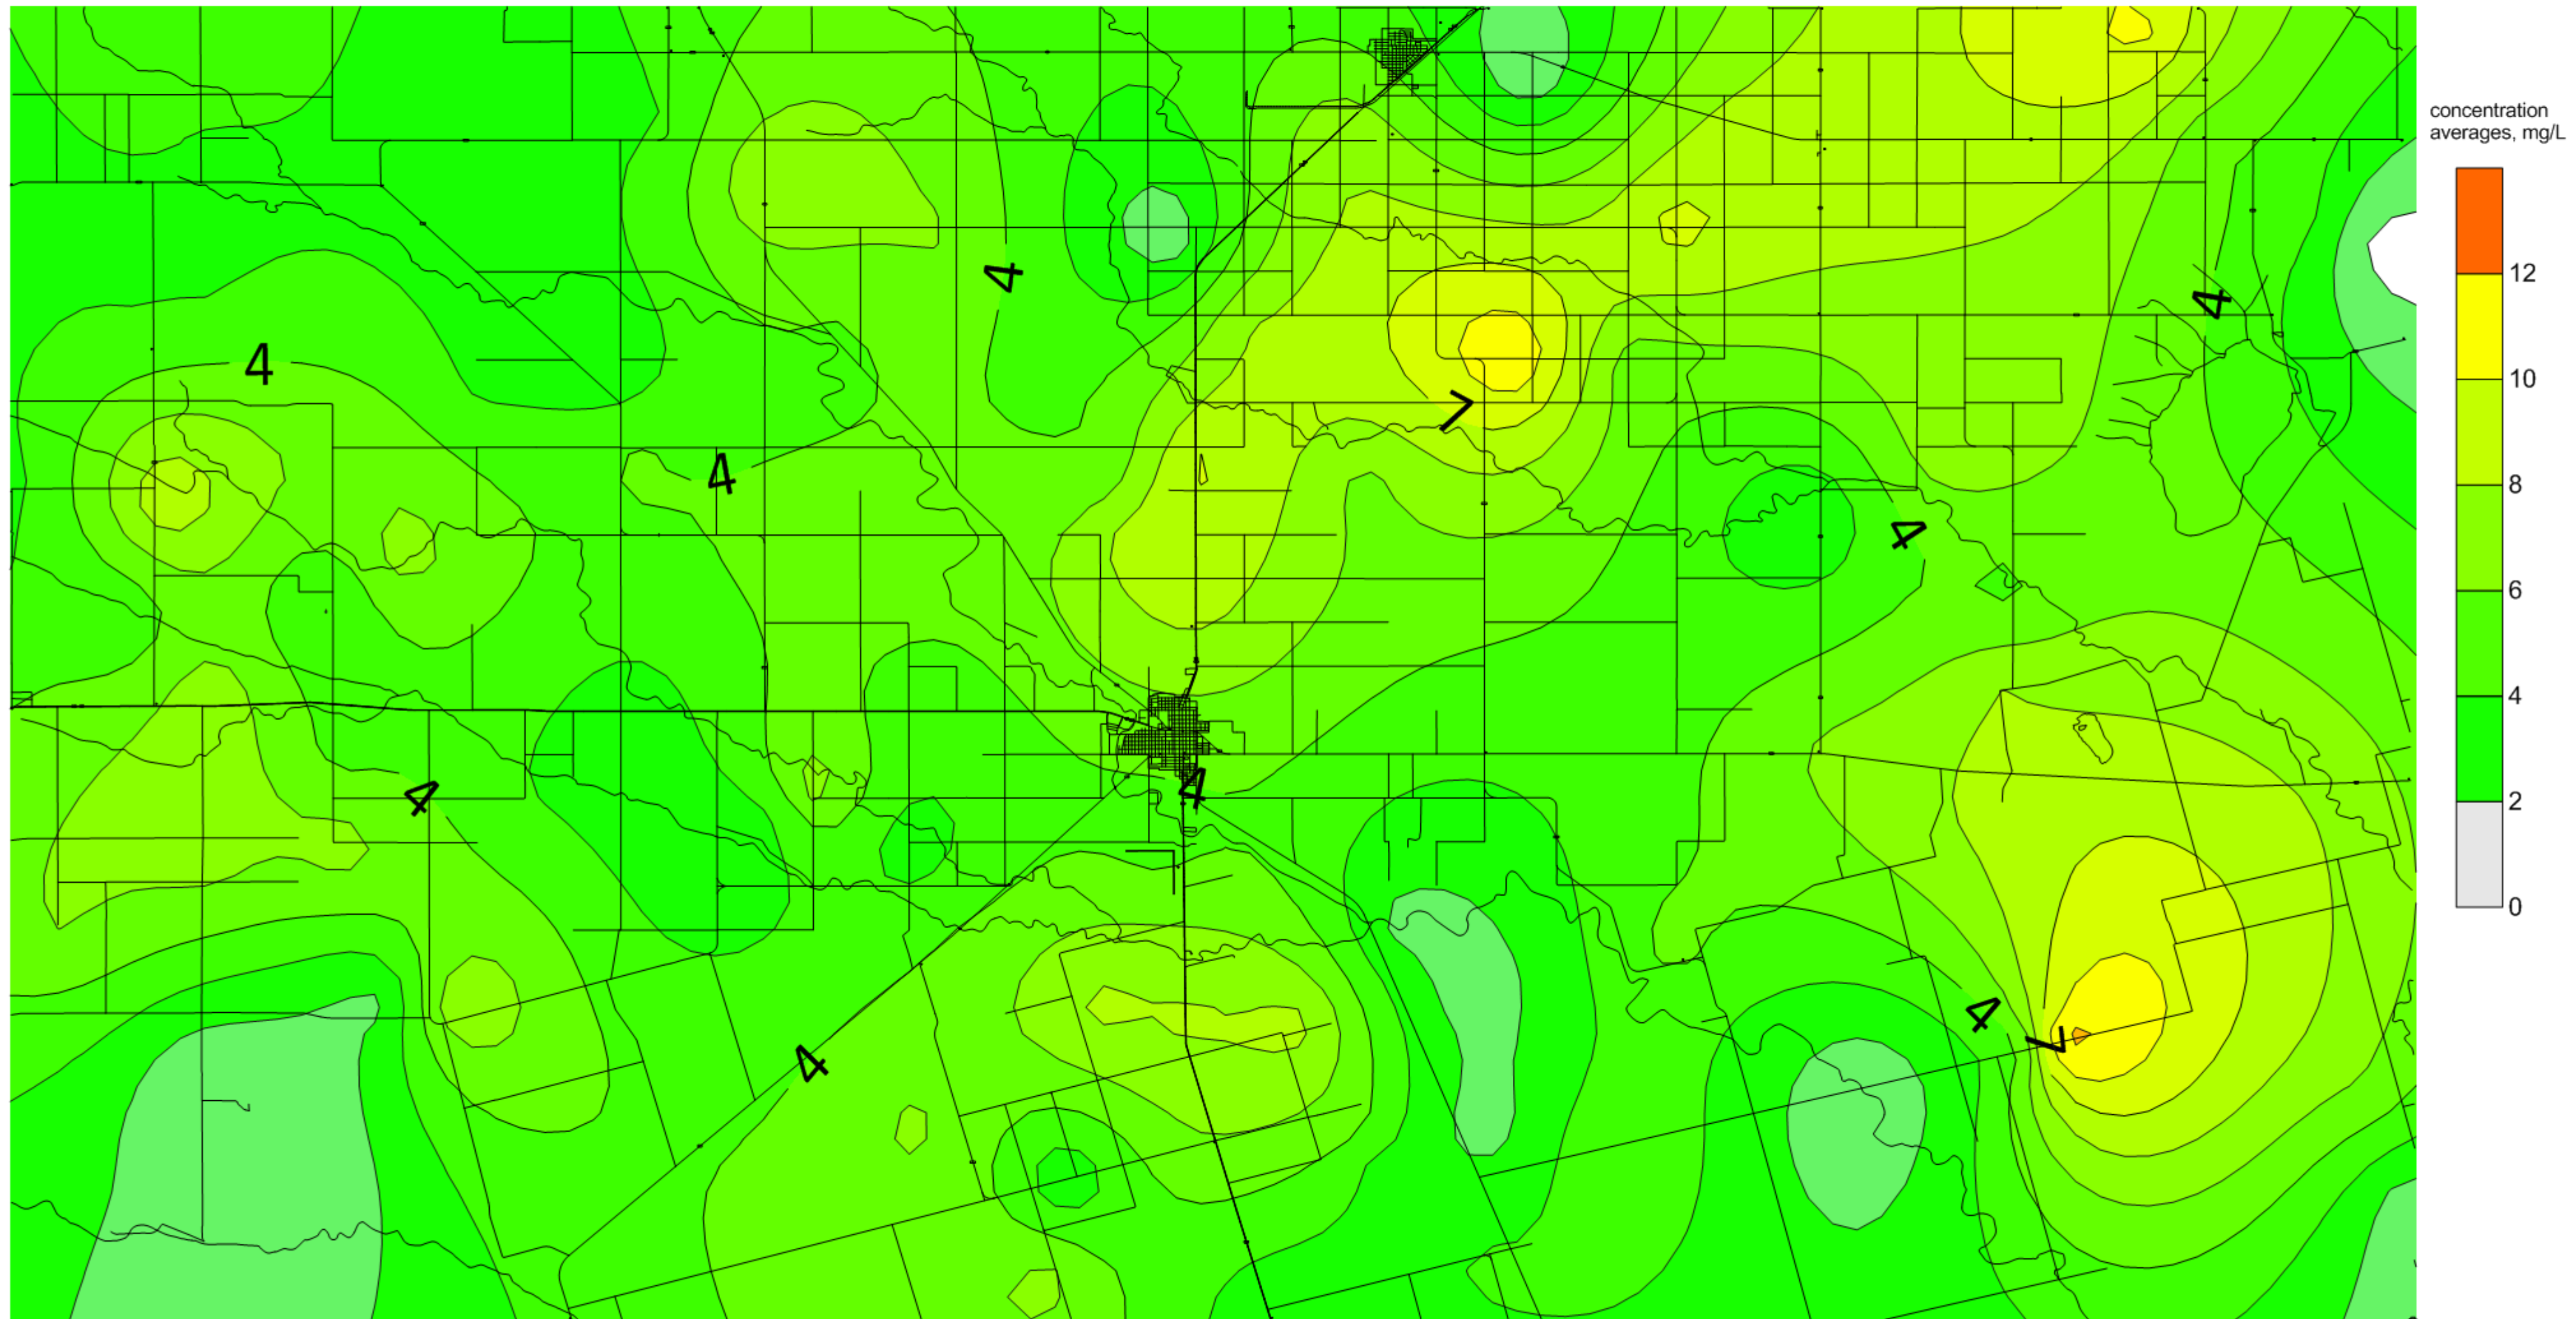

GAINES COUNTY, TEXAS  
NITRATES IN GROUNDWATER  
concentrations in mg/L  
SAMPLES COLLECTED SUMMER 2018

LLANO ESTACADO UNDERGROUND  
WATER CONSERVATION DISTRICT  
200 SE Avenue C  
Seminole, TX 79360